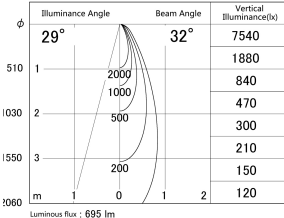

Item no. SD374-1335W9030-IK

Series Name: Hospitality Tracklight (In-Track) (SD374-IK)

■ Lighting Distribution Curve (cd/1000 lm)

Installation	Track mount
Type	Compact size tracklight
Fixture wattage	12.5W
Beam angle	32deg
Color Temp.	3000K
CRI	Ra>90
Luminous	697 lm
Body	Die-cast aluminum alloy
Body finish	White
Trim finish	White
Reflector finish	N/A
IP Rate	IP20
Light source	COB module
Input Voltage	AC220~240V
Dimming Type	Non-Dimmable
Certificate	CE,CCC
Cut Hole	N/A