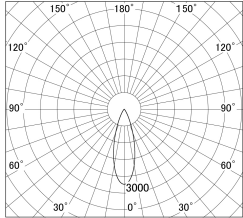

■ Lighting Distribution Curve (cd/1000 lm)