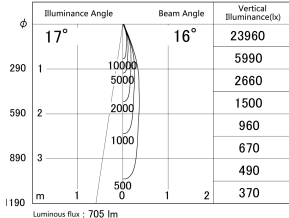

Item no. SD374-1120W9030-IK

Series Name: Hospitality Tracklight (In-Track) (SD374-IK)

■ Lighting Distribution Curve (cd/1000 lm)

Installation	Track mount
Type	Compact size tracklight
Fixture wattage	10.2W
Beam angle	16deg
Color Temp.	3000K
CRI	Ra>90
Luminous	704 lm
Body	Die-cast aluminum alloy
Body finish	White
Trim finish	White
Reflector finish	N/A
IP Rate	IP20
Light source	COB module
Input Voltage	AC220~240V
Dimming Type	Non-Dimmable
Certificate	CE,CCC
Cut Hole	N/A