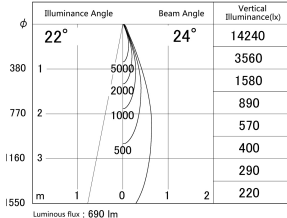

Item no. SD374-1125W9030-IK

Series Name: Hospitality Tracklight (In-Track) (SD374-IK)

■ Lighting Distribution Curve (cd/1000 lm)

■ Direct Horizontal Illuminance SD374-1125W9030-IK

Installation	Track mount
Type	Compact size tracklight
Fixture wattage	10.2W
Beam angle	24deg
Color Temp.	3000K
CRI	Ra>90
Luminous	691 lm
Body	Die-cast aluminum alloy
Body finish	White
Trim finish	White
Reflector finish	N/A
IP Rate	IP20
Light source	COB module
Input Voltage	AC220~240V
Dimming Type	Non-Dimmable
Certificate	CE,CCC
Cut Hole	N/A