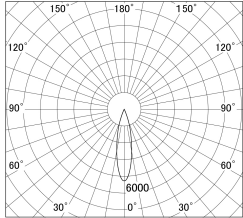

Item no. SD374-1125W9030-IK

Series Name: Hospitality Tracklight (In-Track) (SD374-IK)

■ Lighting Distribution Curve (cd/1000 lm)

■ Direct Horizontal Illuminance SD374-1125W9030-IK

Installation	Track mount
Type	Compact size tracklight
Fixture wattage	10.2W
Beam angle	24deg
Color Temp.	3000K
CRI	Ra>90
Luminous	691 lm
Body	Die-cast aluminum alloy
Body finish	White
Trim finish	White
Reflector finish	N/A
IP Rate	IP20
Light source	COB module
Input Voltage	AC220~240V
Dimming Type	Non-Dimmable
Certificate	CE,CCC
Cut Hole	N/A