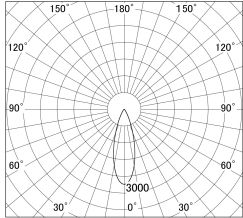

■ Lighting Distribution Curve (cd/1000 lm)