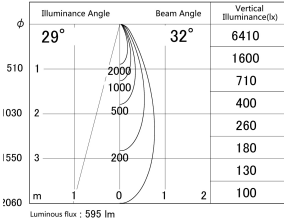

Item no. SD374-1135W9030-IK

Series Name: Hospitality Tracklight (In-Track) (SD374-IK)

■ Lighting Distribution Curve (cd/1000 lm)

Installation	Track mount
Type	Compact size tracklight
Fixture wattage	10.2W
Beam angle	32deg
Color Temp.	3000K
CRI	Ra>90
Luminous	593 lm
Body	Die-cast aluminum alloy
Body finish	White
Trim finish	White
Reflector finish	N/A
IP Rate	IP20
Light source	COB module
Input Voltage	AC220~240V
Dimming Type	Non-Dimmable
Certificate	CE,CCC
Cut Hole	N/A