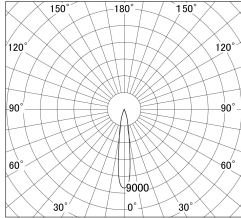

■ Lighting Distribution Curve (cd/1000 lm)