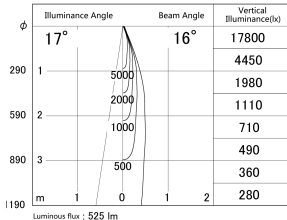

Item no. SD374-0820W9030-IK

Series Name: Hospitality Tracklight (In-Track) (SD374-IK)

■ Lighting Distribution Curve (cd/1000 lm)

Installation	Track mount
Type	Compact size tracklight
Fixture wattage	7.6W
Beam angle	16deg
Color Temp.	3000K
CRI	Ra>90
Luminous	523 lm
Body	Die-cast aluminum alloy
Body finish	White
Trim finish	White
Reflector finish	N/A
IP Rate	IP20
Light source	COB module
Input Voltage	AC220~240V
Dimming Type	Non-Dimmable
Certificate	CE,CCC
Cut Hole	N/A