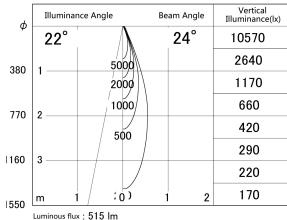

Item no. SD374-0825W9030-IK

Series Name: Hospitality Tracklight (In-Track) (SD374-IK)

■ Lighting Distribution Curve (cd/1000 lm)

■ Direct Horizontal Illuminance SD374-0825W9030-IK

Installation	Track mount
Type	Compact size tracklight
Fixture wattage	7.6W
Beam angle	24deg
Color Temp.	3000K
CRI	Ra>90
Luminous	513 lm
Body	Die-cast aluminum alloy
Body finish	White
Trim finish	White
Reflector finish	N/A
IP Rate	IP20
Light source	COB module
Input Voltage	AC220~240V
Dimming Type	Non-Dimmable
Certificate	CE,CCC
Cut Hole	N/A