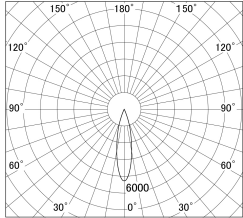

Item no. SD374-0825W9030-IK

Series Name: Hospitality Tracklight (In-Track) (SD374-IK)

■ Lighting Distribution Curve (cd/1000 lm)

■ Direct Horizontal Illuminance SD374-0825W9030-IK

Installation	Track mount
Type	Compact size tracklight
Fixture wattage	7.6W
Beam angle	24deg
Color Temp.	3000K
CRI	Ra>90
Luminous	513 lm
Body	Die-cast aluminum alloy
Body finish	White
Trim finish	White
Reflector finish	N/A
IP Rate	IP20
Light source	COB module
Input Voltage	AC220~240V
Dimming Type	Non-Dimmable
Certificate	CE,CCC
Cut Hole	N/A