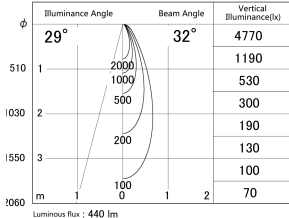

Item no. SD374-0835W9030-IK

Series Name: Hospitality Tracklight (In-Track) (SD374-IK)

■ Lighting Distribution Curve (cd/1000 lm)

Installation	Track mount
Type	Compact size tracklight
Fixture wattage	7.6W
Beam angle	32deg
Color Temp.	3000K
CRI	Ra>90
Luminous	441 lm
Body	Die-cast aluminum alloy
Body finish	White
Trim finish	White
Reflector finish	N/A
IP Rate	IP20
Light source	COB module
Input Voltage	AC220~240V
Dimming Type	Non-Dimmable
Certificate	CE,CCC
Cut Hole	N/A