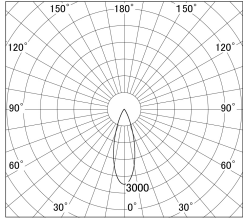

■ Lighting Distribution Curve (cd/1000 lm)