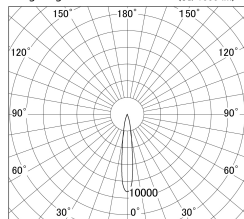

■ Lighting Distribution Curve (cd/1000 lm)