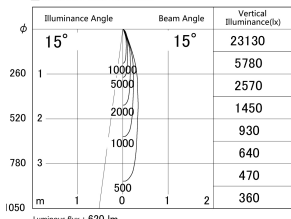

Item no. SD374-1320W9030-IK-HN

Series Name: Hospitality Tracklight (In-Track) (SD374-IK)

■ Lighting Distribution Curve (cd/1000 lm)

Installation	Track mount
Type	Compact size tracklight
Fixture wattage	12.5W
Beam angle	15deg
Color Temp.	3000K
CRI	Ra>90
Luminous	622 lm
Body	Die-cast aluminum alloy
Body finish	White
Trim finish	White
Reflector finish	N/A
IP Rate	IP20
Light source	COB module
Input Voltage	AC220~240V
Dimming Type	Non-Dimmable
Certificate	CE,CCC
Cut Hole	N/A