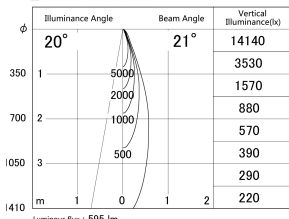

Item no. SD374-1325W9030-IK-HN

Series Name: Hospitality Tracklight (In-Track) (SD374-IK)

■ Lighting Distribution Curve (cd/1000 lm)

Installation	Track mount
Type	Compact size tracklight
Fixture wattage	12.5W
Beam angle	21deg
Color Temp.	3000K
CRI	Ra>90
Luminous	596 lm
Body	Die-cast aluminum alloy
Body finish	White
Trim finish	White
Reflector finish	N/A
IP Rate	IP20
Light source	COB module
Input Voltage	AC220~240V
Dimming Type	Non-Dimmable
Certificate	CE,CCC
Cut Hole	N/A