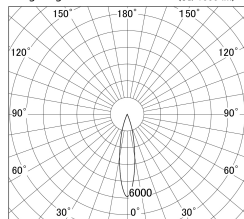

■ Lighting Distribution Curve (cd/1000 lm)