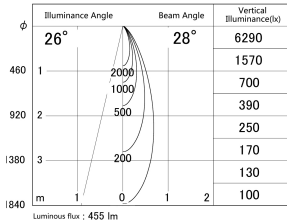

Item no. SD374-1335W9030-IK-HN

Series Name: Hospitality Tracklight (In-Track) (SD374-IK)

■ Lighting Distribution Curve (cd/1000 lm)

Installation	Track mount
Type	Compact size tracklight
Fixture wattage	12.5W
Beam angle	28deg
Color Temp.	3000K
CRI	Ra>90
Luminous	453 lm
Body	Die-cast aluminum alloy
Body finish	White
Trim finish	White
Reflector finish	N/A
IP Rate	IP20
Light source	COB module
Input Voltage	AC220~240V
Dimming Type	Non-Dimmable
Certificate	CE,CCC
Cut Hole	N/A