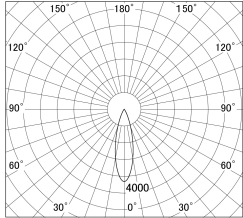

■ Lighting Distribution Curve (cd/1000 lm)