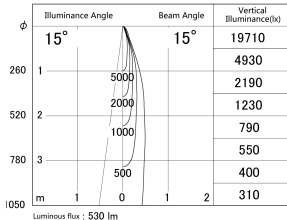

Item no. SD374-1120W9030-IK-HN

Series Name: Hospitality Tracklight (In-Track) (SD374-IK)

■ Lighting Distribution Curve (cd/1000 lm)

Installation	Track mount
Type	Compact size tracklight
Fixture wattage	10.2W
Beam angle	15deg
Color Temp.	3000K
CRI	Ra>90
Luminous	530 lm
Body	Die-cast aluminum alloy
Body finish	White
Trim finish	White
Reflector finish	N/A
IP Rate	IP20
Light source	COB module
Input Voltage	AC220~240V
Dimming Type	Non-Dimmable
Certificate	CE,CCC
Cut Hole	N/A