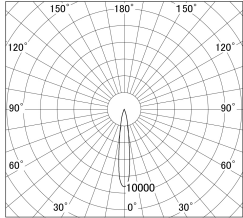

■ Lighting Distribution Curve (cd/1000 lm)