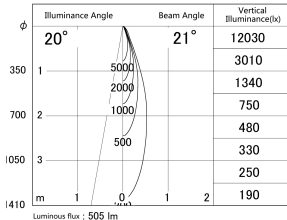

Item no. SD374-1125W9030-IK-HN

Series Name: Hospitality Tracklight (In-Track) (SD374-IK)

■ Lighting Distribution Curve (cd/1000 lm)

Installation	Track mount
Type	Compact size tracklight
Fixture wattage	10.2W
Beam angle	21deg
Color Temp.	3000K
CRI	Ra>90
Luminous	507 lm
Body	Die-cast aluminum alloy
Body finish	White
Trim finish	White
Reflector finish	N/A
IP Rate	IP20
Light source	COB module
Input Voltage	AC220~240V
Dimming Type	Non-Dimmable
Certificate	CE,CCC
Cut Hole	N/A