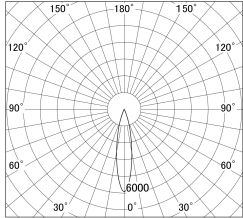

■ Lighting Distribution Curve (cd/1000 lm)