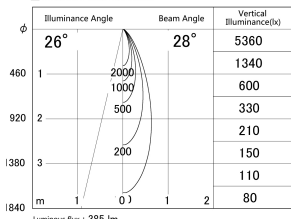

Item no. SD374-1135W9030-IK-HN

Series Name: Hospitality Tracklight (In-Track) (SD374-IK)

■ Lighting Distribution Curve (cd/1000 lm)

Installation	Track mount
Type	Compact size tracklight
Fixture wattage	10.2W
Beam angle	28deg
Color Temp.	3000K
CRI	Ra>90
Luminous	386 lm
Body	Die-cast aluminum alloy
Body finish	White
Trim finish	White
Reflector finish	N/A
IP Rate	IP20
Light source	COB module
Input Voltage	AC220~240V
Dimming Type	Non-Dimmable
Certificate	CE,CCC
Cut Hole	N/A