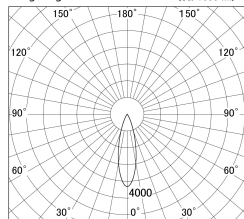

■ Lighting Distribution Curve (cd/1000 lm)