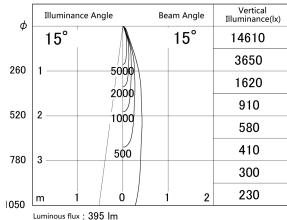

Item no. SD374-0820W9030-IK-HN

Series Name: Hospitality Tracklight (In-Track) (SD374-IK)

■ Lighting Distribution Curve (cd/1000 lm)

Installation	Track mount
Type	Compact size tracklight
Fixture wattage	7.6W
Beam angle	15deg
Color Temp.	3000K
CRI	Ra>90
Luminous	393 lm
Body	Die-cast aluminum alloy
Body finish	White
Trim finish	White
Reflector finish	N/A
IP Rate	IP20
Light source	COB module
Input Voltage	AC220~240V
Dimming Type	Non-Dimmable
Certificate	CE,CCC
Cut Hole	N/A