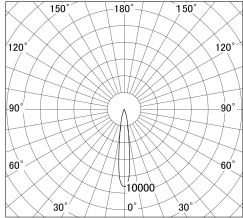

■ Lighting Distribution Curve (cd/1000 lm)