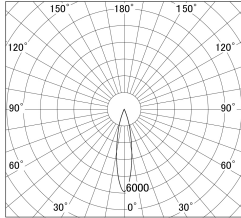

■ Lighting Distribution Curve (cd/1000 lm)