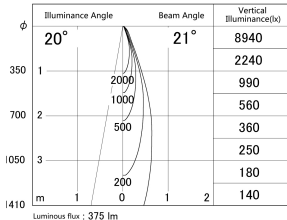

Item no. SD374-0825W9030-IK-HN

Series Name: Hospitality Tracklight (In-Track) (SD374-IK)

■ Lighting Distribution Curve (cd/1000 lm)

Installation	Track mount
Type	Compact size tracklight
Fixture wattage	7.6W
Beam angle	21deg
Color Temp.	3000K
CRI	Ra>90
Luminous	377 lm
Body	Die-cast aluminum alloy
Body finish	White
Trim finish	White
Reflector finish	N/A
IP Rate	IP20
Light source	COB module
Input Voltage	AC220~240V
Dimming Type	Non-Dimmable
Certificate	CE,CCC
Cut Hole	N/A