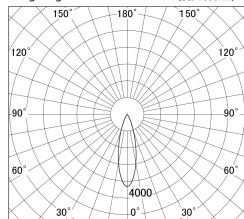

■ Lighting Distribution Curve (cd/1000 lm)