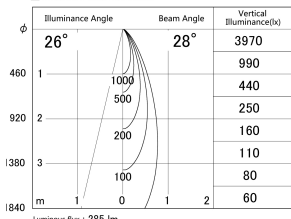

Item no. SD374-0835W9030-IK-HN

Series Name: Hospitality Tracklight (In-Track) (SD374-IK)

■ Lighting Distribution Curve (cd/1000 lm)

Installation	Track mount
Type	Compact size tracklight
Fixture wattage	7.6W
Beam angle	28deg
Color Temp.	3000K
CRI	Ra>90
Luminous	286 lm
Body	Die-cast aluminum alloy
Body finish	White
Trim finish	White
Reflector finish	N/A
IP Rate	IP20
Light source	COB module
Input Voltage	AC220~240V
Dimming Type	Non-Dimmable
Certificate	CE,CCC
Cut Hole	N/A