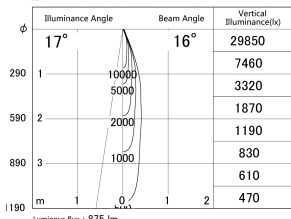

Item no. SD374-1320W9040-IK

Series Name: Hospitality Tracklight (In-Track) (SD374-IK)

■ Lighting Distribution Curve (cd/1000 lm)

■ Direct Horizontal Illuminance SD374-1320W9040-IK

Installation	Track mount
Type	Compact size tracklight
Fixture wattage	12.5W
Beam angle	16deg
Color Temp.	4000K
CRI	Ra>90
Luminous	877 lm
Body	Die-cast aluminum alloy
Body finish	White
Trim finish	White
Reflector finish	N/A
IP Rate	IP20
Light source	COB module
Input Voltage	AC220~240V
Dimming Type	Non-Dimmable
Certificate	CE,CCC
Cut Hole	N/A