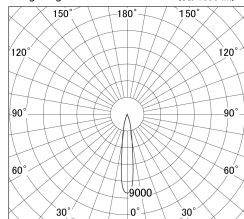

Item no. SD374-1320W9040-IK

Series Name: Hospitality Tracklight (In-Track) (SD374-IK)

■ Lighting Distribution Curve (cd/1000 lm)

■ Direct Horizontal Illuminance SD374-1320W9040-IK

Installation	Track mount
Type	Compact size tracklight
Fixture wattage	12.5W
Beam angle	16deg
Color Temp.	4000K
CRI	Ra>90
Luminous	877 lm
Body	Die-cast aluminum alloy
Body finish	White
Trim finish	White
Reflector finish	N/A
IP Rate	IP20
Light source	COB module
Input Voltage	AC220~240V
Dimming Type	Non-Dimmable
Certificate	CE,CCC
Cut Hole	N/A