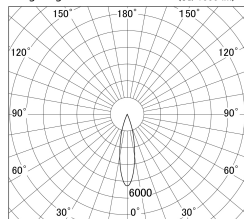

■ Lighting Distribution Curve (cd/1000 lm)