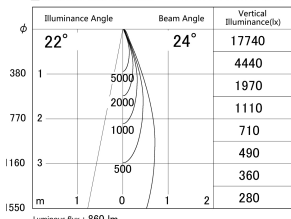

Item no. SD374-1325W9040-IK

Series Name: Hospitality Tracklight (In-Track) (SD374-IK)

■ Lighting Distribution Curve (cd/1000 lm)

Installation	Track mount
Type	Compact size tracklight
Fixture wattage	12.5W
Beam angle	24deg
Color Temp.	4000K
CRI	Ra>90
Luminous	861 lm
Body	Die-cast aluminum alloy
Body finish	White
Trim finish	White
Reflector finish	N/A
IP Rate	IP20
Light source	COB module
Input Voltage	AC220~240V
Dimming Type	Non-Dimmable
Certificate	CE,CCC
Cut Hole	N/A