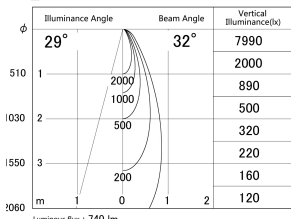

Item no. SD374-1335W9040-IK

Series Name: Hospitality Tracklight (In-Track) (SD374-IK)

■ Lighting Distribution Curve (cd/1000 lm)

Installation	Track mount
Type	Compact size tracklight
Fixture wattage	12.5W
Beam angle	32deg
Color Temp.	4000K
CRI	Ra>90
Luminous	739 lm
Body	Die-cast aluminum alloy
Body finish	White
Trim finish	White
Reflector finish	N/A
IP Rate	IP20
Light source	COB module
Input Voltage	AC220~240V
Dimming Type	Non-Dimmable
Certificate	CE,CCC
Cut Hole	N/A