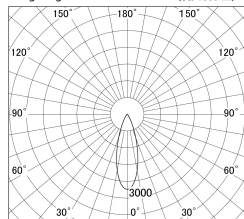

■ Lighting Distribution Curve (cd/1000 lm)