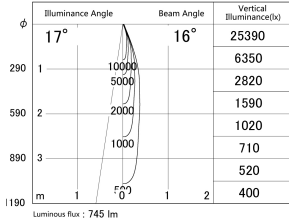

Item no. SD374-1120W9040-IK

Series Name: Hospitality Tracklight (In-Track) (SD374-IK)

■ Lighting Distribution Curve (cd/1000 lm)

Installation	Track mount
Type	Compact size tracklight
Fixture wattage	10.2W
Beam angle	16deg
Color Temp.	4000K
CRI	Ra>90
Luminous	746 lm
Body	Die-cast aluminum alloy
Body finish	White
Trim finish	White
Reflector finish	N/A
IP Rate	IP20
Light source	COB module
Input Voltage	AC220~240V
Dimming Type	Non-Dimmable
Certificate	CE,CCC
Cut Hole	N/A