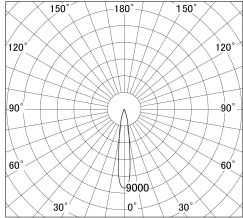

■ Lighting Distribution Curve (cd/1000 lm)