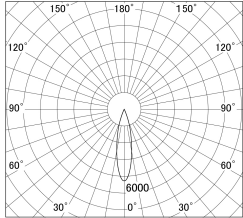

Item no. SD374-1125W9040-IK

Series Name: Hospitality Tracklight (In-Track) (SD374-IK)

■ Lighting Distribution Curve (cd/1000 lm)

■ Direct Horizontal Illuminance SD374-1125W9040-IK

Installation	Track mount
Type	Compact size tracklight
Fixture wattage	10.2W
Beam angle	24deg
Color Temp.	4000K
CRI	Ra>90
Luminous	732 lm
Body	Die-cast aluminum alloy
Body finish	White
Trim finish	White
Reflector finish	N/A
IP Rate	IP20
Light source	COB module
Input Voltage	AC220~240V
Dimming Type	Non-Dimmable
Certificate	CE,CCC
Cut Hole	N/A