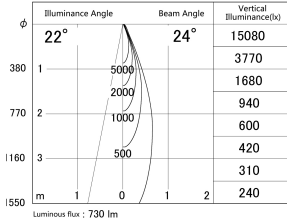

Item no. SD374-1125W9040-IK

Series Name: Hospitality Tracklight (In-Track) (SD374-IK)

■ Lighting Distribution Curve (cd/1000 lm)

■ Direct Horizontal Illuminance SD374-1125W9040-IK

Installation	Track mount
Type	Compact size tracklight
Fixture wattage	10.2W
Beam angle	24deg
Color Temp.	4000K
CRI	Ra>90
Luminous	732 lm
Body	Die-cast aluminum alloy
Body finish	White
Trim finish	White
Reflector finish	N/A
IP Rate	IP20
Light source	COB module
Input Voltage	AC220~240V
Dimming Type	Non-Dimmable
Certificate	CE,CCC
Cut Hole	N/A