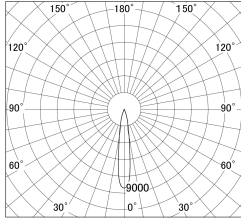

■ Lighting Distribution Curve (cd/1000 lm)