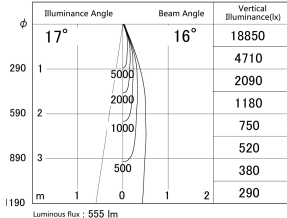

Item no. SD374-0820W9040-IK

Series Name: Hospitality Tracklight (In-Track) (SD374-IK)

■ Lighting Distribution Curve (cd/1000 lm)

Installation	Track mount
Type	Compact size tracklight
Fixture wattage	7.6W
Beam angle	16deg
Color Temp.	4000K
CRI	Ra>90
Luminous	554 lm
Body	Die-cast aluminum alloy
Body finish	White
Trim finish	White
Reflector finish	N/A
IP Rate	IP20
Light source	COB module
Input Voltage	AC220~240V
Dimming Type	Non-Dimmable
Certificate	CE,CCC
Cut Hole	N/A