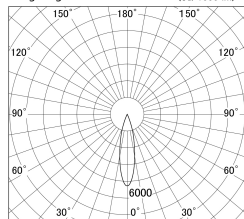

■ Lighting Distribution Curve (cd/1000 lm)