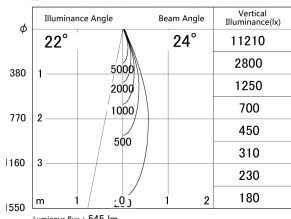

Item no. SD374-0825W9040-IK

Series Name: Hospitality Tracklight (In-Track) (SD374-IK)

■ Lighting Distribution Curve (cd/1000 lm)

Installation	Track mount
Type	Compact size tracklight
Fixture wattage	7.6W
Beam angle	24deg
Color Temp.	4000K
CRI	Ra>90
Luminous	544 lm
Body	Die-cast aluminum alloy
Body finish	White
Trim finish	White
Reflector finish	N/A
IP Rate	IP20
Light source	COB module
Input Voltage	AC220~240V
Dimming Type	Non-Dimmable
Certificate	CE,CCC
Cut Hole	N/A