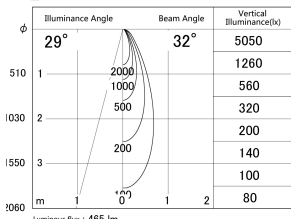

Item no. SD374-0835W9040-IK

Series Name: Hospitality Tracklight (In-Track) (SD374-IK)

■ Lighting Distribution Curve (cd/1000 lm)

Installation	Track mount
Type	Compact size tracklight
Fixture wattage	7.6W
Beam angle	32deg
Color Temp.	4000K
CRI	Ra>90
Luminous	467 lm
Body	Die-cast aluminum alloy
Body finish	White
Trim finish	White
Reflector finish	N/A
IP Rate	IP20
Light source	COB module
Input Voltage	AC220~240V
Dimming Type	Non-Dimmable
Certificate	CE,CCC
Cut Hole	N/A