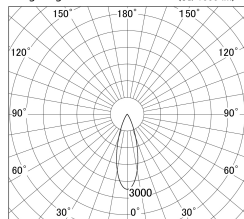

■ Lighting Distribution Curve (cd/1000 lm)