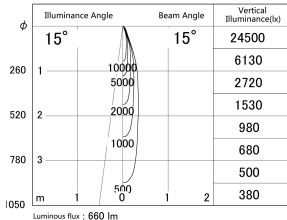

Item no. SD374-1320W9040-1K-HN

Series Name: Hospitality Tracklight (In-Track) (SD374-1K)

■ Lighting Distribution Curve (cd/1000 lm)

Installation	Track mount
Type	Compact size tracklight
Fixture wattage	12.5W
Beam angle	15deg
Color Temp.	4000K
CRI	Ra>90
Luminous	659 lm
Body	Die-cast aluminum alloy
Body finish	White
Trim finish	White
Reflector finish	N/A
IP Rate	IP20
Light source	COB module
Input Voltage	AC220~240V
Dimming Type	Non-Dimmable
Certificate	CE,CCC
Cut Hole	N/A