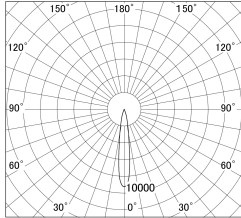

■ Lighting Distribution Curve (cd/1000 lm)