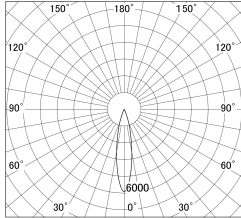

■ Lighting Distribution Curve (cd/1000 lm)