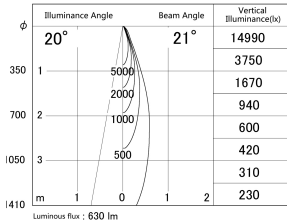

Item no. SD374-1325W9040-IK-HN

Series Name: Hospitality Tracklight (In-Track) (SD374-IK)

■ Lighting Distribution Curve (cd/1000 lm)

Installation	Track mount
Type	Compact size tracklight
Fixture wattage	12.5W
Beam angle	21deg
Color Temp.	4000K
CRI	Ra>90
Luminous	632 lm
Body	Die-cast aluminum alloy
Body finish	White
Trim finish	White
Reflector finish	N/A
IP Rate	IP20
Light source	COB module
Input Voltage	AC220~240V
Dimming Type	Non-Dimmable
Certificate	CE,CCC
Cut Hole	N/A