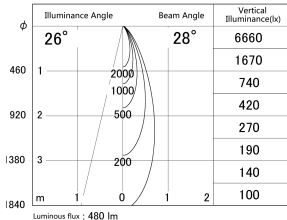

Item no. SD374-1335W9040-IK-HN

Series Name: Hospitality Tracklight (In-Track) (SD374-IK)

■ Lighting Distribution Curve (cd/1000 lm)

Installation	Track mount
Type	Compact size tracklight
Fixture wattage	12.5W
Beam angle	28deg
Color Temp.	4000K
CRI	Ra>90
Luminous	480 lm
Body	Die-cast aluminum alloy
Body finish	White
Trim finish	White
Reflector finish	N/A
IP Rate	IP20
Light source	COB module
Input Voltage	AC220~240V
Dimming Type	Non-Dimmable
Certificate	CE,CCC
Cut Hole	N/A