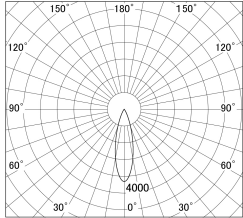

■ Lighting Distribution Curve (cd/1000 lm)