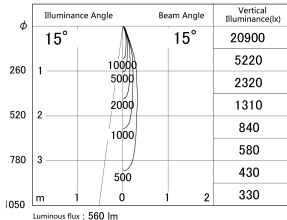

Item no. SD374-1120W9040-IK-HN

Series Name: Hospitality Tracklight (In-Track) (SD374-IK)

■ Lighting Distribution Curve (cd/1000 lm)

Installation	Track mount
Type	Compact size tracklight
Fixture wattage	10.2W
Beam angle	15deg
Color Temp.	4000K
CRI	Ra>90
Luminous	562 lm
Body	Die-cast aluminum alloy
Body finish	White
Trim finish	White
Reflector finish	N/A
IP Rate	IP20
Light source	COB module
Input Voltage	AC220~240V
Dimming Type	Non-Dimmable
Certificate	CE,CCC
Cut Hole	N/A