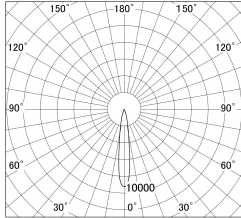

■ Lighting Distribution Curve (cd/1000 lm)