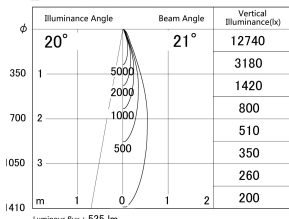

Item no. SD374-1125W9040-IK-HN

Series Name: Hospitality Tracklight (In-Track) (SD374-IK)

■ Lighting Distribution Curve (cd/1000 lm)

Installation	Track mount
Type	Compact size tracklight
Fixture wattage	10.2W
Beam angle	21deg
Color Temp.	4000K
CRI	Ra>90
Luminous	537 lm
Body	Die-cast aluminum alloy
Body finish	White
Trim finish	White
Reflector finish	N/A
IP Rate	IP20
Light source	COB module
Input Voltage	AC220~240V
Dimming Type	Non-Dimmable
Certificate	CE,CCC
Cut Hole	N/A