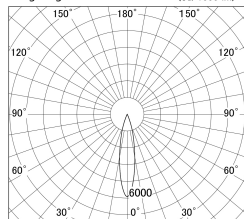

■ Lighting Distribution Curve (cd/1000 lm)