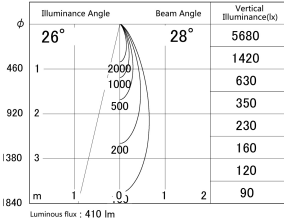

Item no. SD374-1135W9040-IK-HN

Series Name: Hospitality Tracklight (In-Track) (SD374-IK)

■ Lighting Distribution Curve (cd/1000 lm)

Installation	Track mount
Type	Compact size tracklight
Fixture wattage	10.2W
Beam angle	28deg
Color Temp.	4000K
CRI	Ra>90
Luminous	409 lm
Body	Die-cast aluminum alloy
Body finish	White
Trim finish	White
Reflector finish	N/A
IP Rate	IP20
Light source	COB module
Input Voltage	AC220~240V
Dimming Type	Non-Dimmable
Certificate	CE,CCC
Cut Hole	N/A