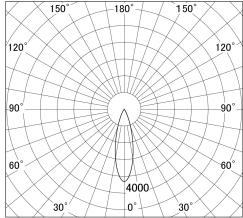

■ Lighting Distribution Curve (cd/1000 lm)