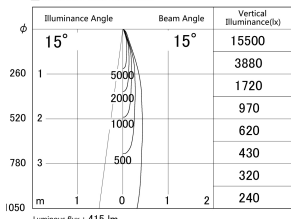

Item no. SD374-0820W9040-1K-HN

Series Name: Hospitality Tracklight (In-Track) (SD374-1K)

■ Lighting Distribution Curve (cd/1000 lm)

Installation	Track mount
Type	Compact size tracklight
Fixture wattage	7.6W
Beam angle	15deg
Color Temp.	4000K
CRI	Ra>90
Luminous	417 lm
Body	Die-cast aluminum alloy
Body finish	White
Trim finish	White
Reflector finish	N/A
IP Rate	IP20
Light source	COB module
Input Voltage	AC220~240V
Dimming Type	Non-Dimmable
Certificate	CE,CCC
Cut Hole	N/A