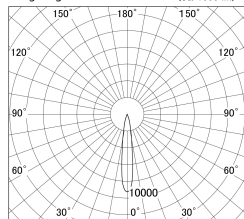

■ Lighting Distribution Curve (cd/1000 lm)