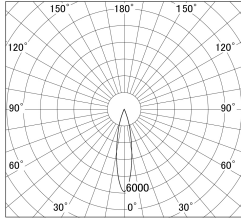

■ Lighting Distribution Curve (cd/1000 lm)