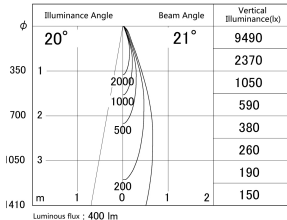

Item no. SD374-0825W9040-IK-HN

Series Name: Hospitality Tracklight (In-Track) (SD374-IK)

■ Lighting Distribution Curve (cd/1000 lm)

Installation	Track mount
Type	Compact size tracklight
Fixture wattage	7.6W
Beam angle	21deg
Color Temp.	4000K
CRI	Ra>90
Luminous	400 lm
Body	Die-cast aluminum alloy
Body finish	White
Trim finish	White
Reflector finish	N/A
IP Rate	IP20
Light source	COB module
Input Voltage	AC220~240V
Dimming Type	Non-Dimmable
Certificate	CE,CCC
Cut Hole	N/A