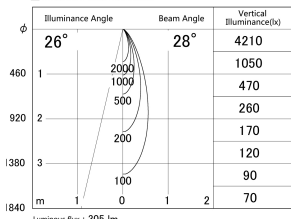

Item no. SD374-0835W9040-IK-HN

Series Name: Hospitality Tracklight (In-Track) (SD374-IK)

■ Lighting Distribution Curve (cd/1000 lm)

Installation	Track mount
Type	Compact size tracklight
Fixture wattage	7.6W
Beam angle	28deg
Color Temp.	4000K
CRI	Ra>90
Luminous	303 lm
Body	Die-cast aluminum alloy
Body finish	White
Trim finish	White
Reflector finish	N/A
IP Rate	IP20
Light source	COB module
Input Voltage	AC220~240V
Dimming Type	Non-Dimmable
Certificate	CE,CCC
Cut Hole	N/A