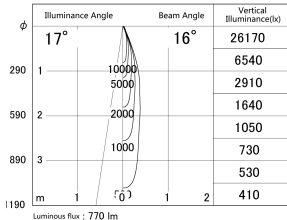

Item no. SD374-1320B9027-IK

Series Name: Hospitality Tracklight (In-Track) (SD374-IK)

■ Lighting Distribution Curve (cd/1000 lm)

Installation	Track mount
Type	Compact size tracklight
Fixture wattage	12.5W
Beam angle	16deg
Color Temp.	2700K
CRI	Ra>90
Luminous	769 lm
Body	Die-cast aluminum alloy
Body finish	Black
Trim finish	Black
Reflector finish	N/A
IP Rate	IP20
Light source	COB module
Input Voltage	AC220~240V
Dimming Type	Non-Dimmable
Certificate	CE,CCC
Cut Hole	N/A