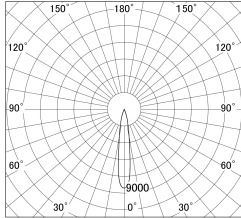

■ Lighting Distribution Curve (cd/1000 lm)