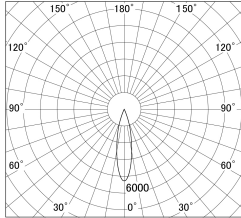

■ Lighting Distribution Curve (cd/1000 lm)