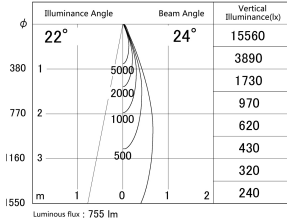

Item no. SD374-1325B9027-IK

Series Name: Hospitality Tracklight (In-Track) (SD374-IK)

■ Lighting Distribution Curve (cd/1000 lm)

Installation	Track mount
Type	Compact size tracklight
Fixture wattage	12.5W
Beam angle	24deg
Color Temp.	2700K
CRI	Ra>90
Luminous	755 lm
Body	Die-cast aluminum alloy
Body finish	Black
Trim finish	Black
Reflector finish	N/A
IP Rate	IP20
Light source	COB module
Input Voltage	AC220~240V
Dimming Type	Non-Dimmable
Certificate	CE,CCC
Cut Hole	N/A