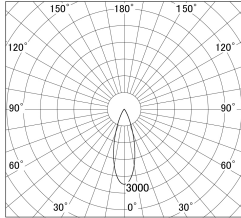

■ Lighting Distribution Curve (cd/1000 lm)