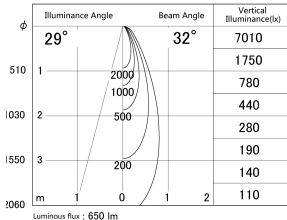

Item no. SD374-1335B9027-IK

Series Name: Hospitality Tracklight (In-Track) (SD374-IK)

■ Lighting Distribution Curve (cd/1000 lm)

Installation	Track mount
Type	Compact size tracklight
Fixture wattage	12.5W
Beam angle	32deg
Color Temp.	2700K
CRI	Ra>90
Luminous	648 lm
Body	Die-cast aluminum alloy
Body finish	Black
Trim finish	Black
Reflector finish	N/A
IP Rate	IP20
Light source	COB module
Input Voltage	AC220~240V
Dimming Type	Non-Dimmable
Certificate	CE,CCC
Cut Hole	N/A