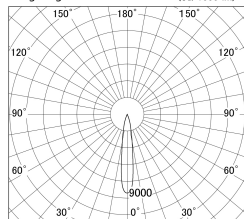

■ Lighting Distribution Curve (cd/1000 lm)