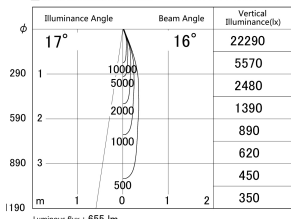

Item no. SD374-1120B9027-IK

Series Name: Hospitality Tracklight (In-Track) (SD374-IK)

■ Lighting Distribution Curve (cd/1000 lm)

Installation	Track mount
Type	Compact size tracklight
Fixture wattage	10.2W
Beam angle	16deg
Color Temp.	2700K
CRI	Ra>90
Luminous	655 lm
Body	Die-cast aluminum alloy
Body finish	Black
Trim finish	Black
Reflector finish	N/A
IP Rate	IP20
Light source	COB module
Input Voltage	AC220~240V
Dimming Type	Non-Dimmable
Certificate	CE,CCC
Cut Hole	N/A