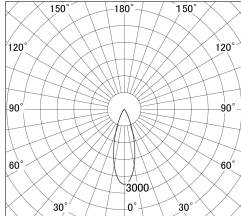

■ Lighting Distribution Curve (cd/1000 lm)