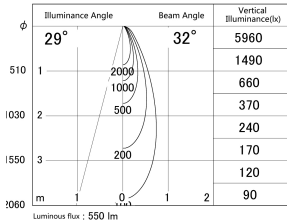

Item no. SD374-1135B9027-IK

Series Name: Hospitality Tracklight (In-Track) (SD374-IK)

■ Lighting Distribution Curve (cd/1000 lm)

Installation	Track mount
Type	Compact size tracklight
Fixture wattage	10.2W
Beam angle	32deg
Color Temp.	2700K
CRI	Ra>90
Luminous	551 lm
Body	Die-cast aluminum alloy
Body finish	Black
Trim finish	Black
Reflector finish	N/A
IP Rate	IP20
Light source	COB module
Input Voltage	AC220~240V
Dimming Type	Non-Dimmable
Certificate	CE,CCC
Cut Hole	N/A