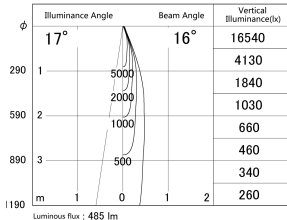

Item no. SD374-0820B9027-IK

Series Name: Hospitality Tracklight (In-Track) (SD374-IK)

■ Lighting Distribution Curve (cd/1000 lm)

Installation	Track mount
Type	Compact size tracklight
Fixture wattage	7.6W
Beam angle	16deg
Color Temp.	2700K
CRI	Ra>90
Luminous	486 lm
Body	Die-cast aluminum alloy
Body finish	Black
Trim finish	Black
Reflector finish	N/A
IP Rate	IP20
Light source	COB module
Input Voltage	AC220~240V
Dimming Type	Non-Dimmable
Certificate	CE,CCC
Cut Hole	N/A