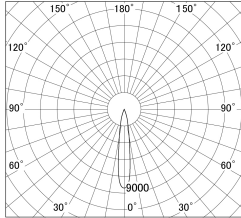

■ Lighting Distribution Curve (cd/1000 lm)