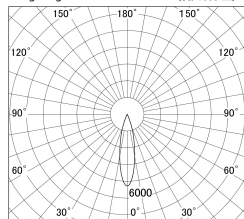

■ Lighting Distribution Curve (cd/1000 lm)