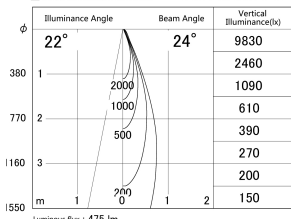

Item no. SD374-0825B9027-IK

Series Name: Hospitality Tracklight (In-Track) (SD374-IK)

■ Lighting Distribution Curve (cd/1000 lm)

Installation	Track mount
Type	Compact size tracklight
Fixture wattage	7.6W
Beam angle	24deg
Color Temp.	2700K
CRI	Ra>90
Luminous	477 lm
Body	Die-cast aluminum alloy
Body finish	Black
Trim finish	Black
Reflector finish	N/A
IP Rate	IP20
Light source	COB module
Input Voltage	AC220~240V
Dimming Type	Non-Dimmable
Certificate	CE,CCC
Cut Hole	N/A