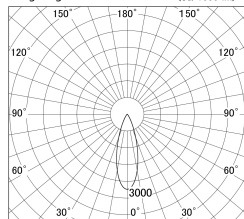

■ Lighting Distribution Curve (cd/1000 lm)