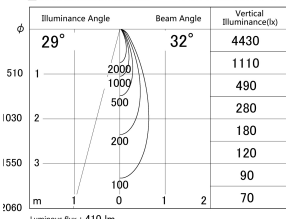

Item no. SD374-0835B9027-IK

Series Name: Hospitality Tracklight (In-Track) (SD374-IK)

■ Lighting Distribution Curve (cd/1000 lm)

Installation	Track mount
Type	Compact size tracklight
Fixture wattage	7.6W
Beam angle	32deg
Color Temp.	2700K
CRI	Ra>90
Luminous	410 lm
Body	Die-cast aluminum alloy
Body finish	Black
Trim finish	Black
Reflector finish	N/A
IP Rate	IP20
Light source	COB module
Input Voltage	AC220~240V
Dimming Type	Non-Dimmable
Certificate	CE,CCC
Cut Hole	N/A