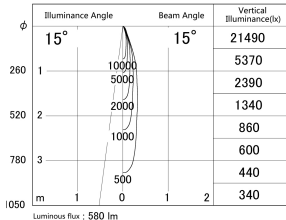

Item no. SD374-1320B9027-IK-HN

Series Name: Hospitality Tracklight (In-Track) (SD374-IK)

■ Lighting Distribution Curve (cd/1000 lm)

Installation	Track mount
Type	Compact size tracklight
Fixture wattage	12.5W
Beam angle	15deg
Color Temp.	2700K
CRI	Ra>90
Luminous	578 lm
Body	Die-cast aluminum alloy
Body finish	Black
Trim finish	Black
Reflector finish	N/A
IP Rate	IP20
Light source	COB module
Input Voltage	AC220~240V
Dimming Type	Non-Dimmable
Certificate	CE,CCC
Cut Hole	N/A