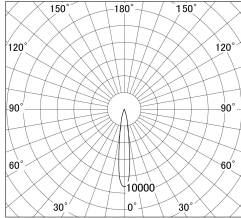

■ Lighting Distribution Curve (cd/1000 lm)