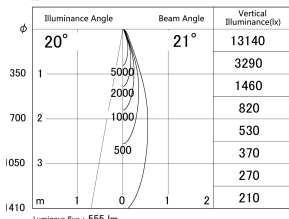

Item no. SD374-1325B9027-IK-HN

Series Name: Hospitality Tracklight (In-Track) (SD374-IK)

■ Lighting Distribution Curve (cd/1000 lm)

Installation	Track mount
Type	Compact size tracklight
Fixture wattage	12.5W
Beam angle	21deg
Color Temp.	2700K
CRI	Ra>90
Luminous	554 lm
Body	Die-cast aluminum alloy
Body finish	Black
Trim finish	Black
Reflector finish	N/A
IP Rate	IP20
Light source	COB module
Input Voltage	AC220~240V
Dimming Type	Non-Dimmable
Certificate	CE,CCC
Cut Hole	N/A