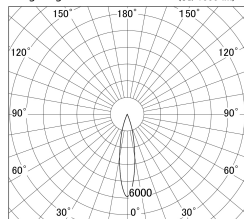

■ Lighting Distribution Curve (cd/1000 lm)