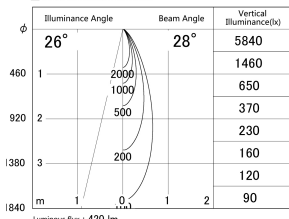

Item no. SD374-1335B9027-IK-HN

Series Name: Hospitality Tracklight (In-Track) (SD374-IK)

■ Lighting Distribution Curve (cd/1000 lm)

Installation	Track mount
Type	Compact size tracklight
Fixture wattage	12.5W
Beam angle	28deg
Color Temp.	2700K
CRI	Ra>90
Luminous	421 lm
Body	Die-cast aluminum alloy
Body finish	Black
Trim finish	Black
Reflector finish	N/A
IP Rate	IP20
Light source	COB module
Input Voltage	AC220~240V
Dimming Type	Non-Dimmable
Certificate	CE,CCC
Cut Hole	N/A