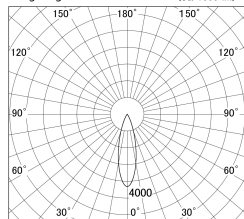

■ Lighting Distribution Curve (cd/1000 lm)