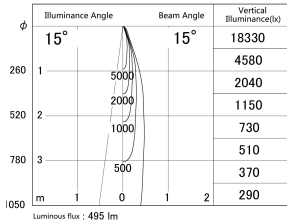

Item no. SD374-1120B9027-IK-HN

Series Name: Hospitality Tracklight (In-Track) (SD374-IK)

■ Lighting Distribution Curve (cd/1000 lm)

Installation	Track mount
Type	Compact size tracklight
Fixture wattage	10.2W
Beam angle	15deg
Color Temp.	2700K
CRI	Ra>90
Luminous	493 lm
Body	Die-cast aluminum alloy
Body finish	Black
Trim finish	Black
Reflector finish	N/A
IP Rate	IP20
Light source	COB module
Input Voltage	AC220~240V
Dimming Type	Non-Dimmable
Certificate	CE,CCC
Cut Hole	N/A