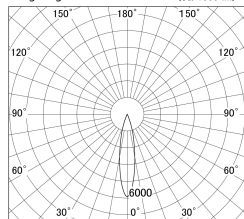

■ Lighting Distribution Curve (cd/1000 lm)