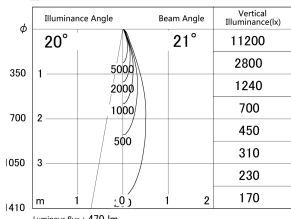

Item no. SD374-1125B9027-IK-HN

Series Name: Hospitality Tracklight (In-Track) (SD374-IK)

■ Lighting Distribution Curve (cd/1000 lm)

Installation	Track mount
Type	Compact size tracklight
Fixture wattage	10.2W
Beam angle	21deg
Color Temp.	2700K
CRI	Ra>90
Luminous	472 lm
Body	Die-cast aluminum alloy
Body finish	Black
Trim finish	Black
Reflector finish	N/A
IP Rate	IP20
Light source	COB module
Input Voltage	AC220~240V
Dimming Type	Non-Dimmable
Certificate	CE,CCC
Cut Hole	N/A