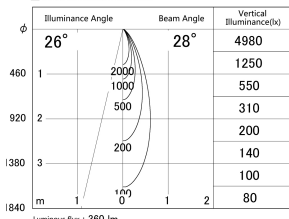

Item no. SD374-1135B9027-IK-HN

Series Name: Hospitality Tracklight (In-Track) (SD374-IK)

■ Lighting Distribution Curve (cd/1000 lm)

Installation	Track mount
Type	Compact size tracklight
Fixture wattage	10.2W
Beam angle	28deg
Color Temp.	2700K
CRI	Ra>90
Luminous	359 lm
Body	Die-cast aluminum alloy
Body finish	Black
Trim finish	Black
Reflector finish	N/A
IP Rate	IP20
Light source	COB module
Input Voltage	AC220~240V
Dimming Type	Non-Dimmable
Certificate	CE,CCC
Cut Hole	N/A