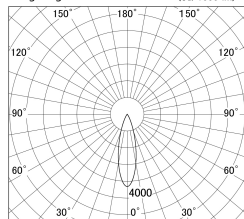

■ Lighting Distribution Curve (cd/1000 lm)