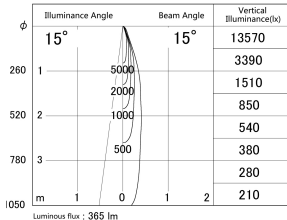

Item no. SD374-0820B9027-IK-HN

Series Name: Hospitality Tracklight (In-Track) (SD374-IK)

■ Lighting Distribution Curve (cd/1000 lm)

Installation	Track mount
Type	Compact size tracklight
Fixture wattage	7.6W
Beam angle	15deg
Color Temp.	2700K
CRI	Ra>90
Luminous	365 lm
Body	Die-cast aluminum alloy
Body finish	Black
Trim finish	Black
Reflector finish	N/A
IP Rate	IP20
Light source	COB module
Input Voltage	AC220~240V
Dimming Type	Non-Dimmable
Certificate	CE,CCC
Cut Hole	N/A