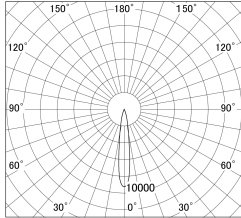

■ Lighting Distribution Curve (cd/1000 lm)