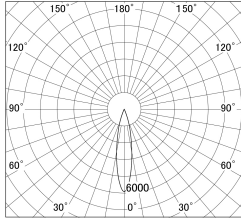

■ Lighting Distribution Curve (cd/1000 lm)