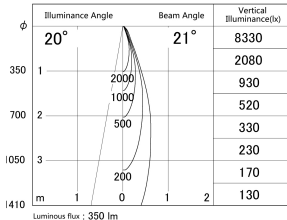

Item no. SD374-0825B9027-IK-HN

Series Name: Hospitality Tracklight (In-Track) (SD374-IK)

■ Lighting Distribution Curve (cd/1000 lm)

Installation	Track mount
Type	Compact size tracklight
Fixture wattage	7.6W
Beam angle	21deg
Color Temp.	2700K
CRI	Ra>90
Luminous	351 lm
Body	Die-cast aluminum alloy
Body finish	Black
Trim finish	Black
Reflector finish	N/A
IP Rate	IP20
Light source	COB module
Input Voltage	AC220~240V
Dimming Type	Non-Dimmable
Certificate	CE,CCC
Cut Hole	N/A