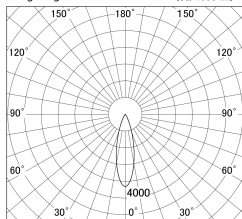

■ Lighting Distribution Curve (cd/1000 lm)