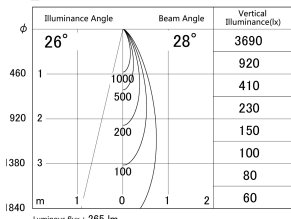

Item no. SD374-0835B9027-IK-HN

Series Name: Hospitality Tracklight (In-Track) (SD374-IK)

■ Lighting Distribution Curve (cd/1000 lm)

Installation	Track mount
Type	Compact size tracklight
Fixture wattage	7.6W
Beam angle	28deg
Color Temp.	2700K
CRI	Ra>90
Luminous	266 lm
Body	Die-cast aluminum alloy
Body finish	Black
Trim finish	Black
Reflector finish	N/A
IP Rate	IP20
Light source	COB module
Input Voltage	AC220~240V
Dimming Type	Non-Dimmable
Certificate	CE,CCC
Cut Hole	N/A